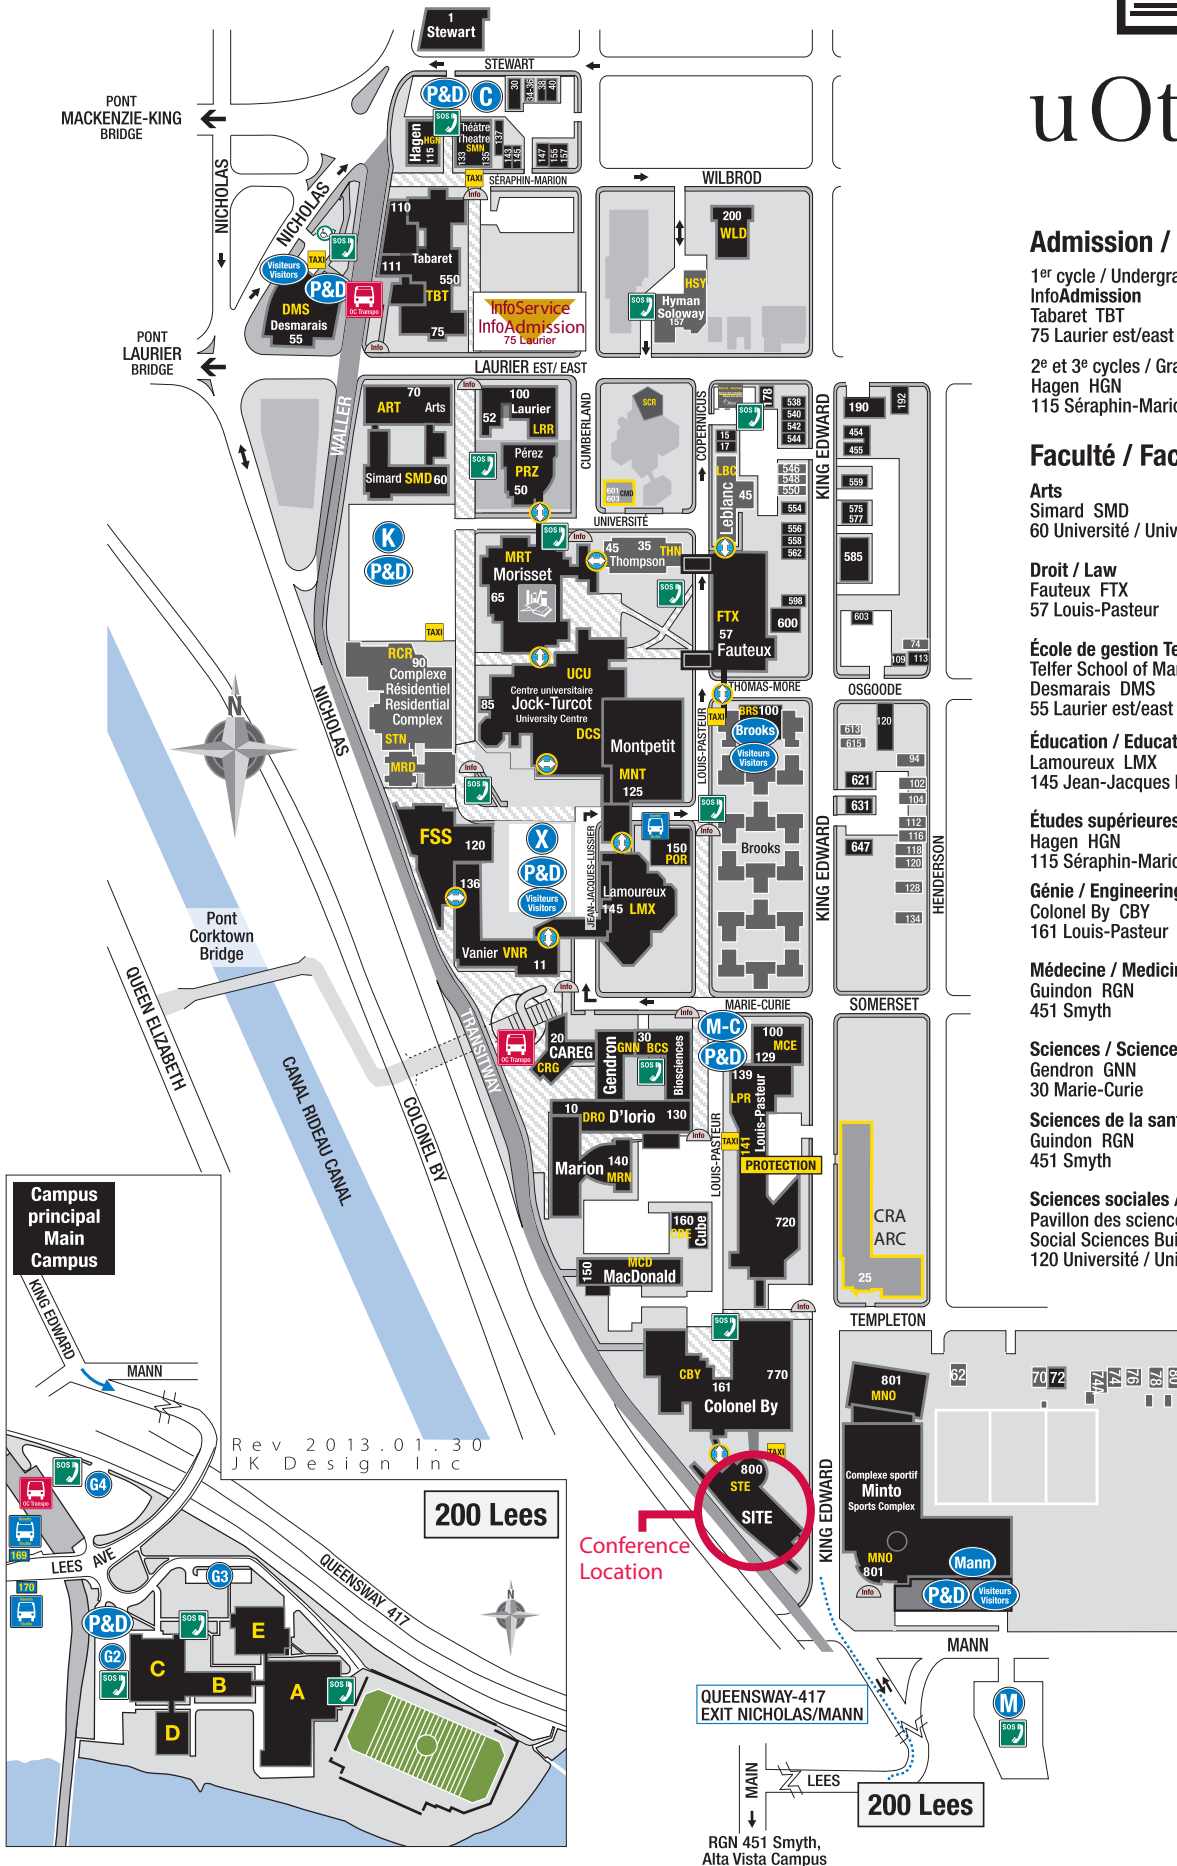

Campus principal Main Campus

uOttawa

Admission / Admissions

1^{er} cycle / Undergraduate
 InfoAdmission
 Tabaret TBT
 75 Laurier est/east

2^e et 3^e cycles / Graduate
 Hagen HGN
 115 Séraphin-Marion

Faculté / Faculty

Études supérieures / Graduate Studies
 Hagen HGN
 115 Séraphin-Marion

Génie / Engineering
 Colonel By CBY
 161 Louis-Pasteur

Médecine / Medicine
 Guindon RGN
 451 Smyth

Sciences / Science
 Gendron GNN
 30 Marie-Curie

- Distributrice de permis Pay & Display Parking
- Stationnement visiteurs Visitors Parking Lot
- Navette Shuttle
- OC Transpo
- Bibliothèque Library
- Taxi - point d'embarquement Taxi Pick-up Point
- Information
- Téléphone de secours Emergency Telephone
- Passerelle
- Construction

Rev 2013.01.30
 JK Design Inc

200 Lees

Conference Location

QUEENSWAY-417
 EXIT NICHOLAS/MANN

200 Lees

RGN 451 Smyth,
 Alta Vista Campus